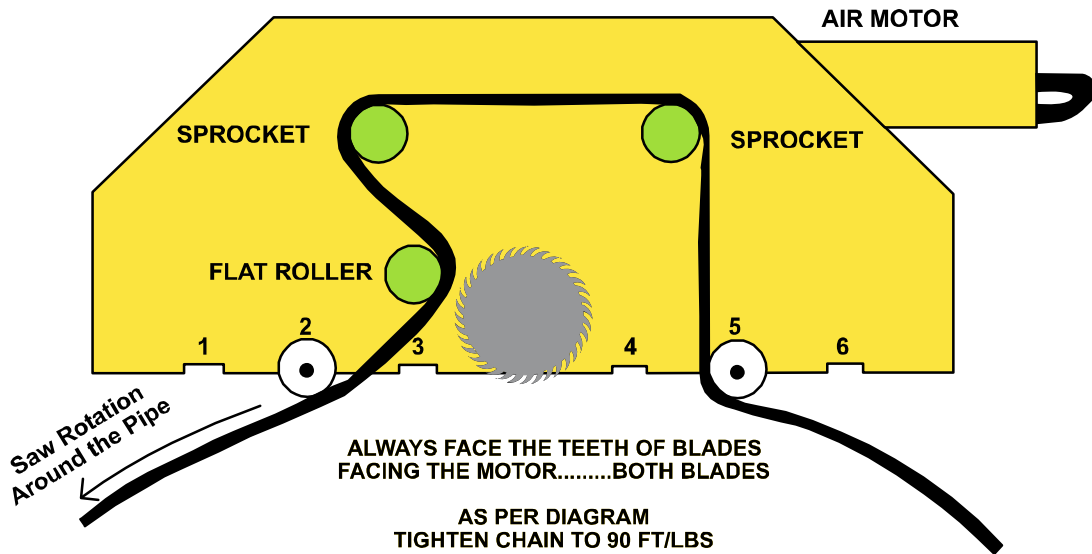

Gary Herman Companies, LLC dba
ALPHA RENTALS
337-892-9960
3114 Veterans Memorial * Abbeville, La

FROM FINAL CUT TO BOTTOM OF RING GUIDE = 17 7/8"

KEEP THE TEETH OF THE CHAIN TO MATCH THE SPROCKET

KEEP FLAT PART OF CHAIN TO THE FLAT PART OF ROLLERS

CASING SIZE	CHAIN LENGTH	WHEEL SETTINGS	CASING SIZE	CHAIN LENGTH	WHEEL SETTINGS
6"	38" - 40"	3 & 4	13 7/8"	59" - 61"	3 & 5
6 5/8"	38" - 40"	3 & 4	14"	60" - 64"	3 & 5
7"	40" - 42"	3 & 4	16"	67" - 70"	3 & 5
7 5/8"	42" - 45"	3 & 4	20"	77" - 79"	2 & 5
8 5/8"	46" - 48"	3 & 4	24"	92"	2 & 5
9 5/8"	50" - 53"	3 & 4	26"	96"	2 & 5
10 3/4"	52" - 56"	3 & 4	30"	112"	2 & 5
11 3/4"	56" - 58"	3 & 4	36"	125" - 128"	2 & 6
11 7/8"	56" - 58"	3 & 4	42"	155" - 158"	2 & 6
13 3/8"	59" - 61"	3 & 5	48"	172" - 175"	1 & 6
13 5/8"	59" - 61"	3 & 5			